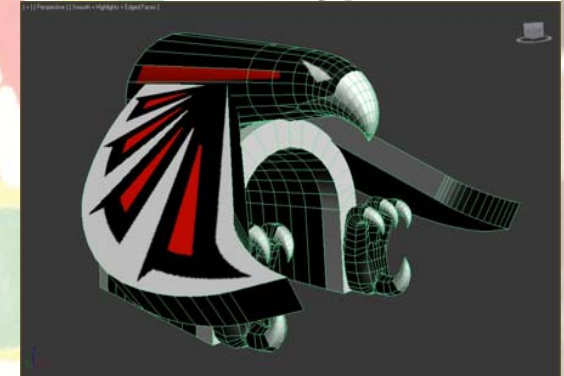

At over 22' tall 20' wide your Team will pillage the competition.

At 19' tall x 24' long x 20' wide your competition will know its in for a "long day" when your Team comes running out of the "Baddest Dog" in the Industry.

Our Custom Mascot Walls are built to your design needs. These can be used in the Gym, on the Field, or in front of a Tunnel.

WHY CHOOSE HOT ALTERNATIVES FOR YOUR NEXT PROJECT?

Our Team of Design and Manufacturing Professionals can produce and deliver your Custom Inflatable in as little as 30 days from Concept to delivery.

Our proven results are demonstrated with actual photos of our work and the Testimonials of our Customers.

Our Customer Service goes far beyond your expectations before, during and after the sale.

FREQUENTLY ASKED QUESTIONS:

What's included? Every order is delivered with blower, storage bag, straps and a 3 year Factory Warranty on materials and workmanship.

We use 7.7oz. Vinyl Coated Nylon with reinforced seams, the Industry Standard for long life and durability.

Can my Inflatable be washed? Yes, you can use mild detergent like Dawn to keep your Inflatable looking its best. Our Inflatable's are built using black interiors which protects against dirt as well as stains and saves you valuable time and effort in keeping your inflatable clean and trouble free.

How long will it last? With proper care your Inflatable can last 5-10 years.

Can I make changes to an existing design? Yes, we can change colors, art, air brushing details and some appendages to enhance the Inflatable's features.

BalloonCo.com HotAlternatives.com
1512 Deborah Road #161
Rio Rancho, NM 87124
800-322-2262 info@BalloonCo.com